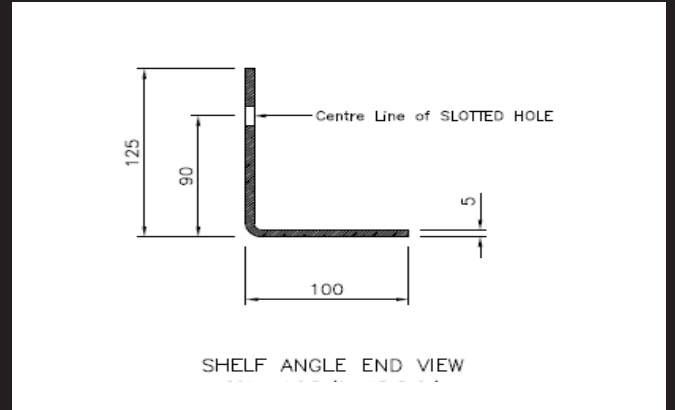

Specifications

- Size: 125mm(V) x 100mm(B) x 5mm(T)
 - (V) = Vertical Leg
 - (B) = Base Leg
 - (T) = Thickness
- Length: 3000mm
- Slotted Holes: 7 per length 30mm x 15mm at 450mm centres located on Vertical Leg

BUILD WITH CONFIDENCE.
DEMAND THE GENUINE GALINTEL RANGE.

Galintel®

GALINTEL® 125 PRO-SERIES SHELF ANGLE

Shelf Angle dimensions & slot layout

Slots in vertical leg - view of external face

Shelf Angle stock