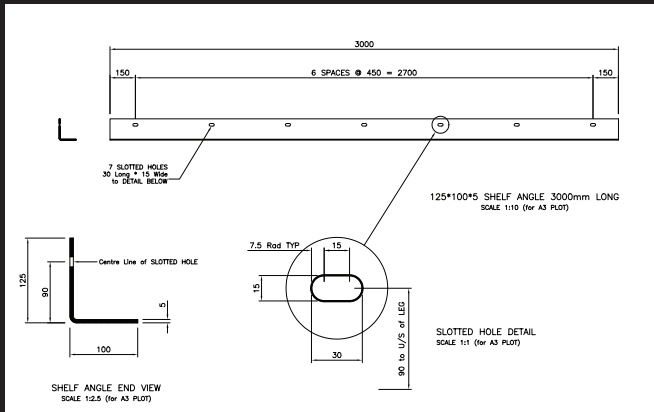

Specifications

- Size: 125mm(V) x 100mm(B) x 5mm(T)
 - (V) = Vertical Leg
 - (B) = Base Leg
 - (T) = Thickness
- Length: 3000mm
- Slotted Holes: 7 per length 30mm x 15mm at 450mm centres located on Vertical Leg

BUILD WITH CONFIDENCE.
DEMAND THE GENUINE GALINTEL RANGE.

Galintel®

GALINTEL® 125 PRO-SERIES SHELF ANGLE

Shelf Angle dimensions & slot layout

Slots in vertical leg - view of external face

Shelf Angle stock