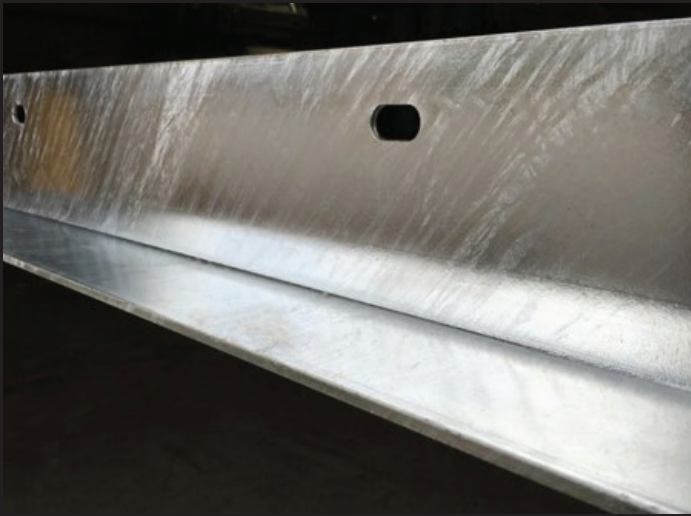

GALINTEL® 125 PRO-SERIES SHELF ANGLE

Galintel Hot Dip Galvanised 125 Pro-Series Shelf Angles comply with the Masonry Structures standard (AS 3700) concerning built-in components used in masonry construction.

The Galintel 125 Pro-Series Shelf Angle has been engineered for use in many building systems requiring cladding such as aerated concrete wall and brick wall systems or as kick plates for warehousing and hand railing.

Specifications

- Size: 125mm(V) x 100mm(B) x 5mm(T)
 - (V) = Vertical Leg
 - (B) = Base Leg
 - (T) = Thickness
- Length: 3000mm
- Slotted Holes: 7 per length 30mm x 15mm at 450mm centres located on Vertical Leg

Features

- Light weight for easy installation.
- Engineered ensuring peace of mind.
- Metal Stamped – Manufacturer/standard details for identification and long-lasting verification.
- Product Labelled – Individually labelled with all relevant product details & compliance information.
- Hot Dip Galvanised for superior corrosion protection.